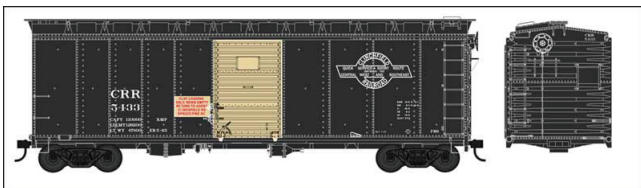

#42694 Road #23515
#42695 Road #23542
#42696 Road #23590

Bessemer & Lake Erie Blt 3-40 Repack 1-61

#42697 Road #81310
#42698 Road #81405
#42699 Road #81427

Burlington (CB&Q) BN pre-merger paint Blt 2-50 Repack 9-68

#42700 Road #17227
#42701 Road #17293
#42702 Road #17300

Canadian National Blt 3-56 Repack 2-69

#42703 Road #548026
#42704 Road #548029
#42705 Road #548073

Clinchfield Railroad (black w/yellow door "clay loading") Blt 1-47 Repack 5-65